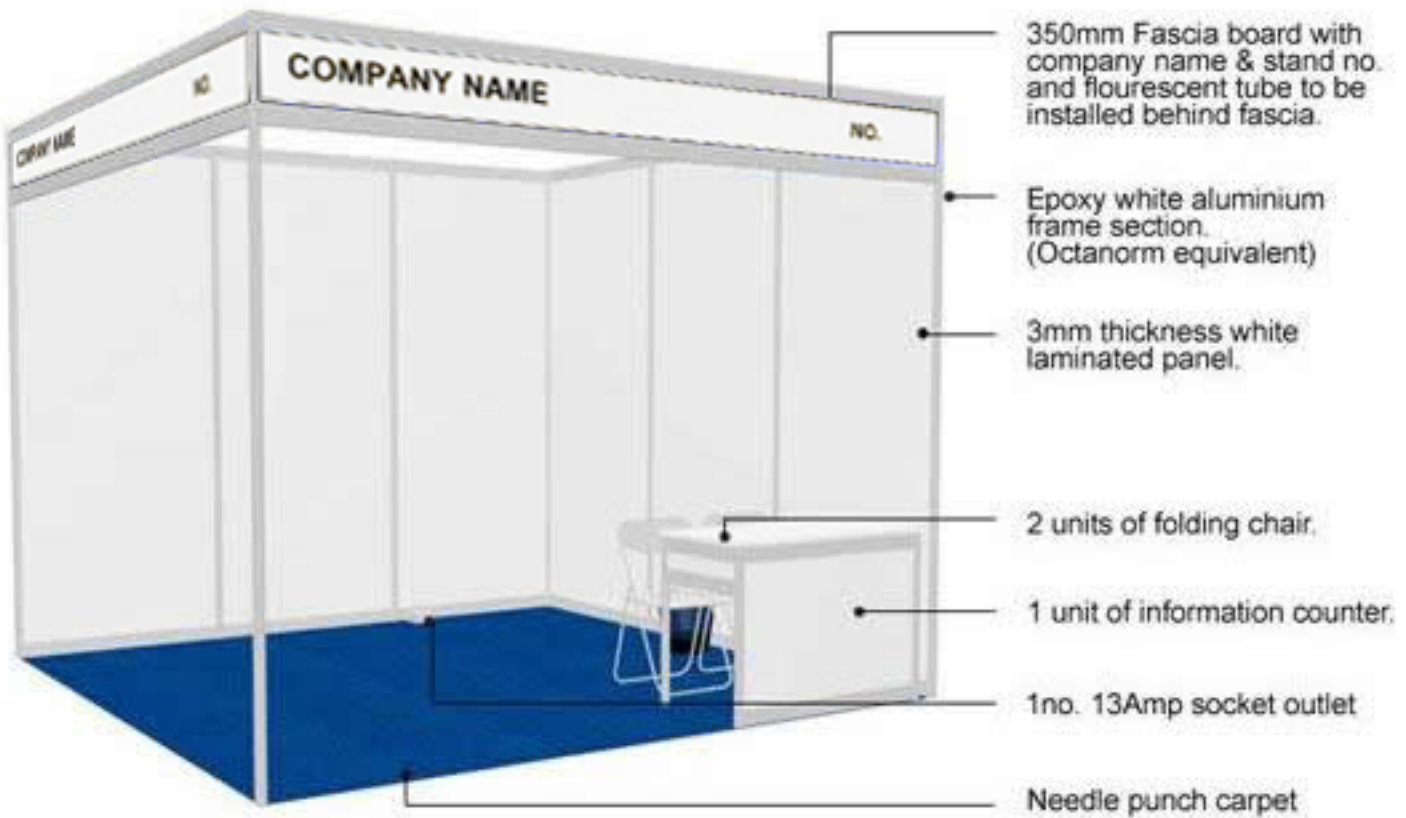

Standard Shell Scheme Package (3m x 3m) - Corner Booth

Perspective View

Standard Shell Scheme Package (3m x 3m) - Intermediate Booth

Perspective View

Layout Plan