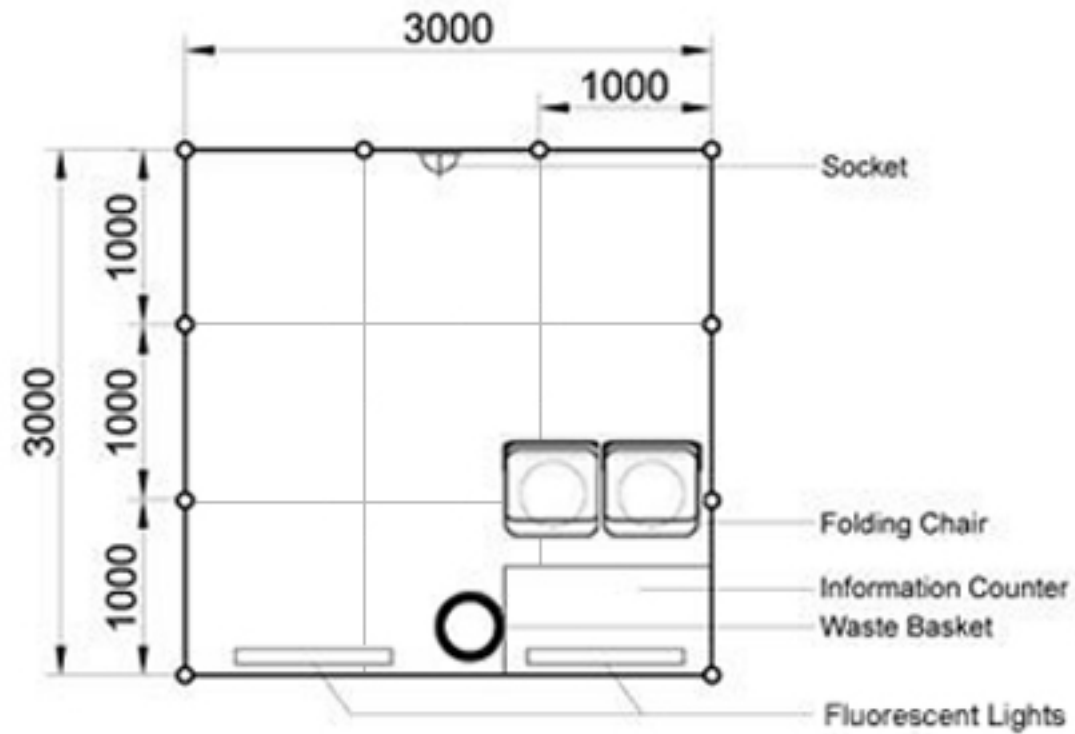

Standard Shell Scheme Package (3m x 3m) - Corner Booth

Perspective View

Standard Shell Scheme Package (3m x 3m) - Intermediate Booth

Perspective View

Layout Plan