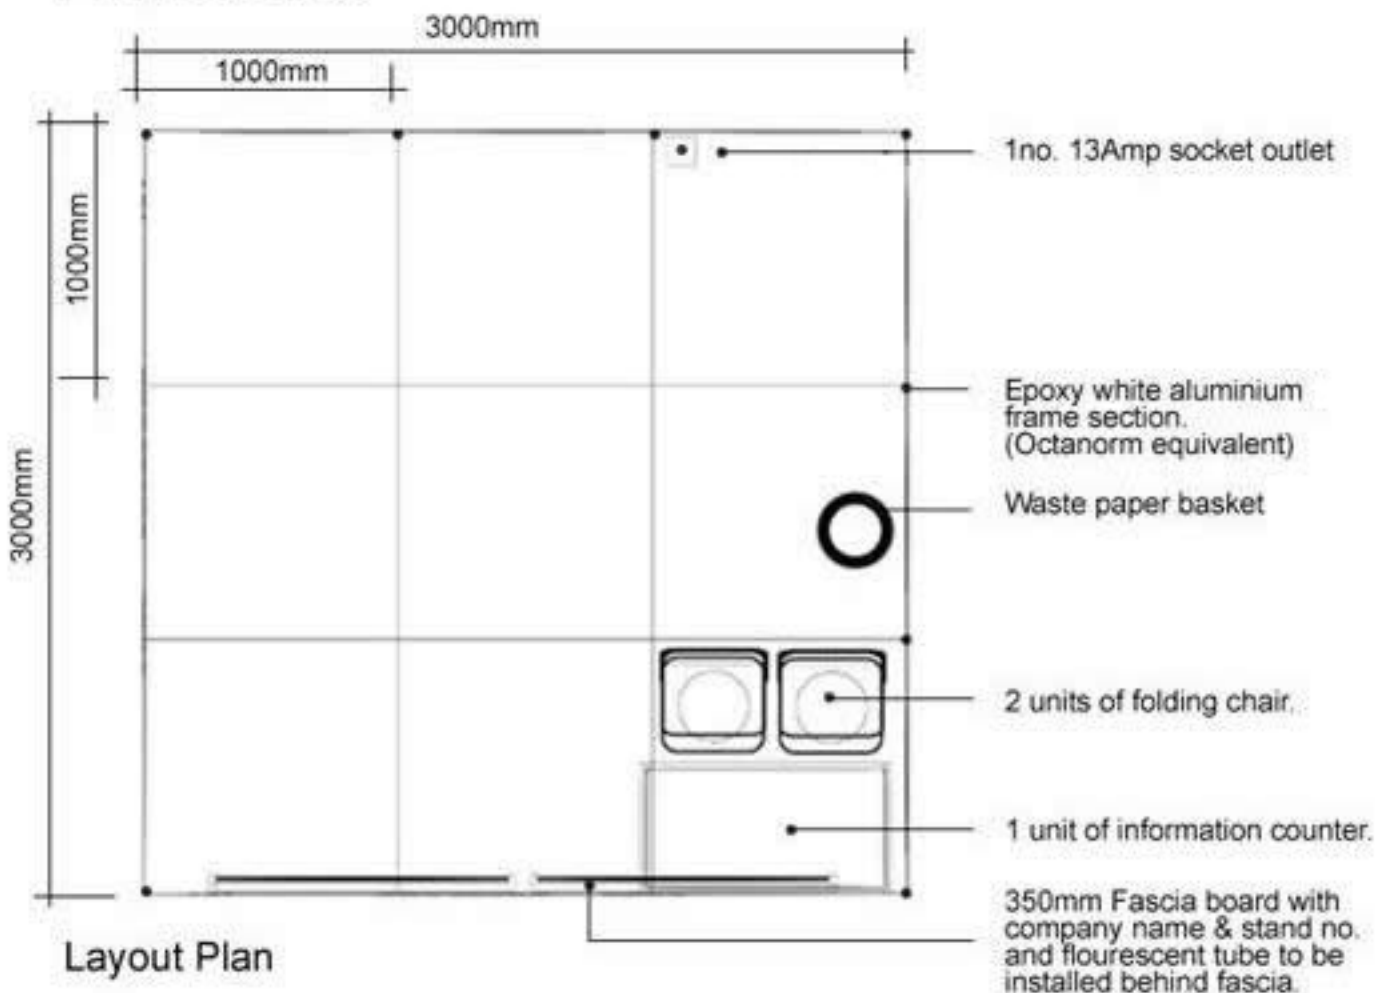

Standard Shell Scheme Package (3m x 3m) - Corner Booth

Perspective View

Standard Shell Scheme Package (3m x 3m) - Intermediate Booth

Perspective View

Layout Plan